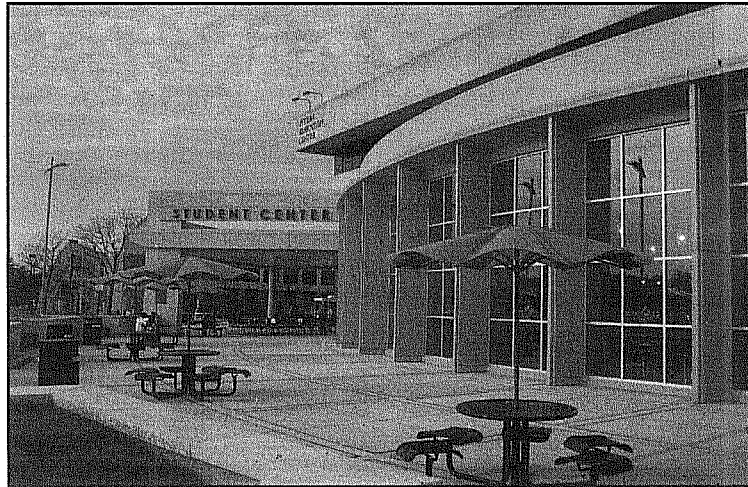

Bergen Community College

traffic. In addition, DMR Architects' design addressed many other needs of the college, including the lack of a main entrance to the Student Center, poor efficiency and functionality, lack of space for the food service company, and lack of an outdoor seating area for students. The new design solution included a new main entrance, re-configured interior space, additional seating areas and a new foot traffic circulation pattern.

The new building, which officially opened on October 18,

2011, will assist the college's faculty and staff, as well as provide additional student leadership offices to serve the college's more than 17,000 students.

"DMR Architects is proud to be a part of such an important project for Bergen Community College. We were thrilled to assist in the expansion of the student center, and are excited about the opportunities the new building will provide to the entire campus community," Lloyd Rosenberg, president and CEO, DMR Architects, said. ■